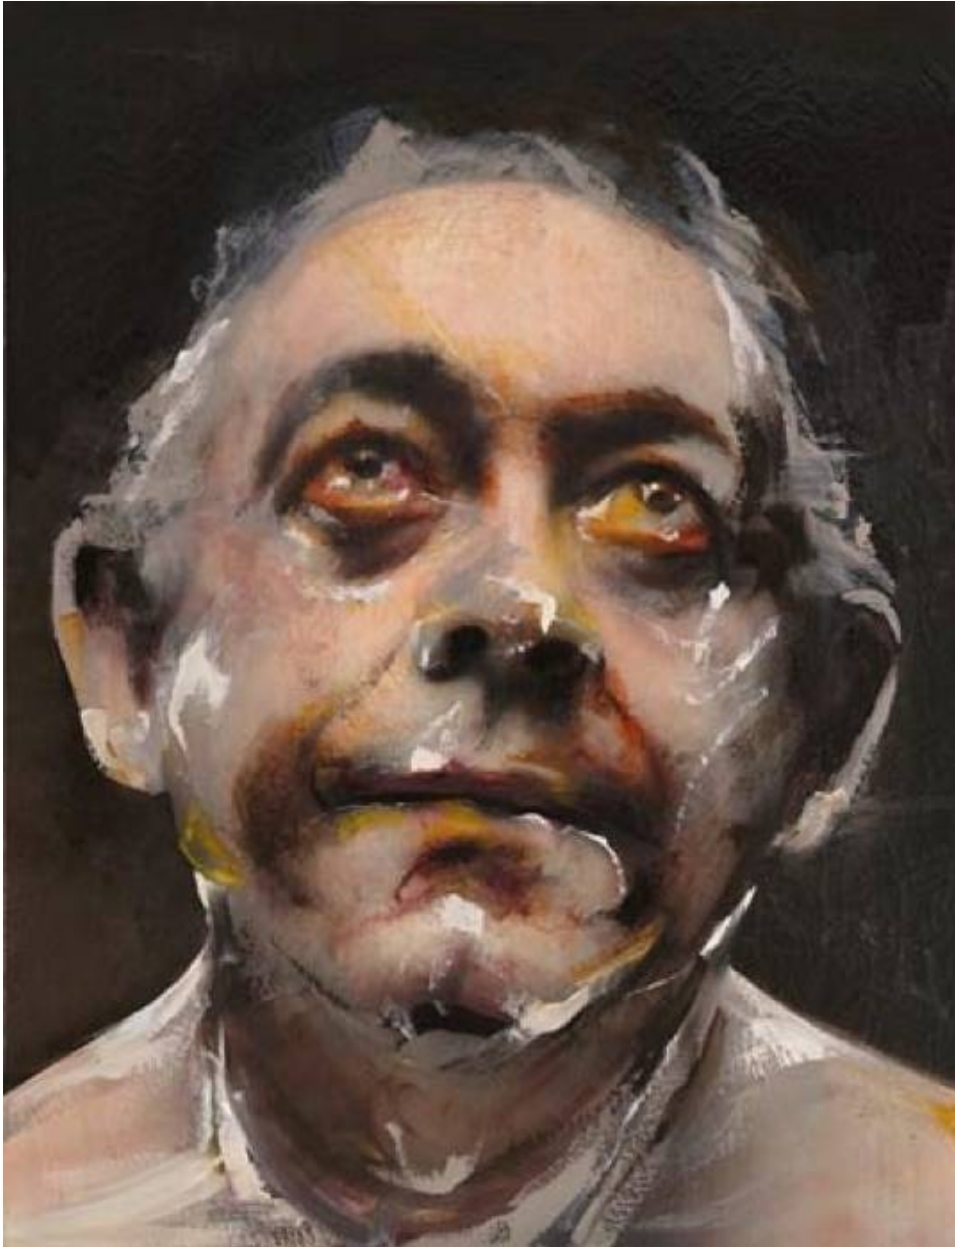

FINE ARTS

CHICAGO • LOS ANGELES

Lita Cabellut, *Sancho Panza VIII*, 2010
Oil and Plaster on Linen, 102 3/8 x 78 3/4 in. (260 x 200 cm)
CAB-001