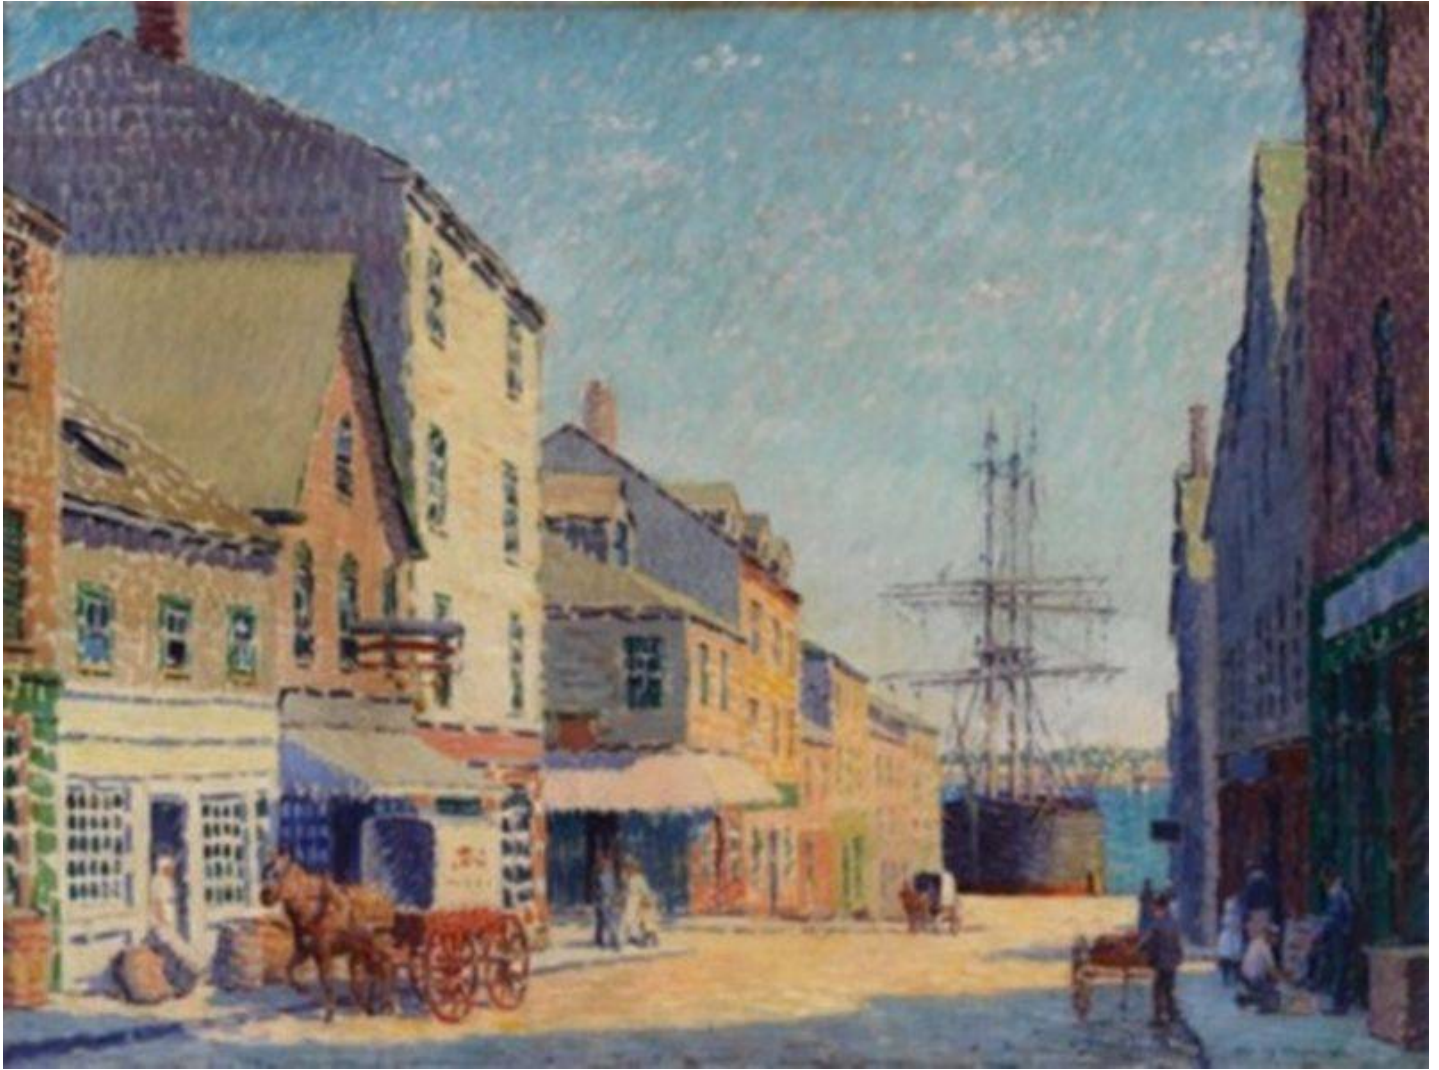

FINE ARTS

CHICAGO • LOS ANGELES

Harry Neyland, *Street Scene New Bedford Mass*, 1917

Oil on Canvas, 36 x 45 in. (91.4 x 114.3 cm)

NEY-001