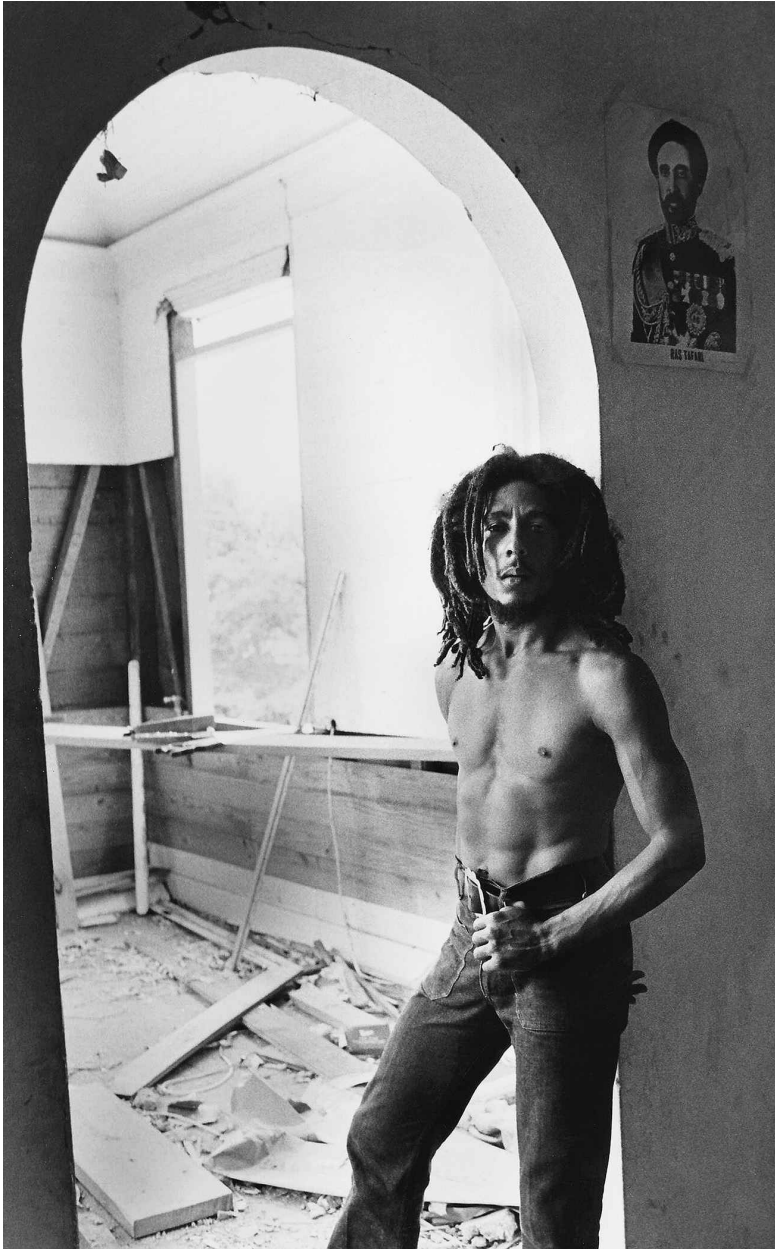

**KM**

FINE ARTS

CHICAGO • LOS ANGELES

Kim Gottlieb-Walker, *Bob Marley, Archway, Hope Road*, 1975  
Archival pigment print, 48 x 34 in.  
GOTW-0071

[info@kmfinearts.com](mailto:info@kmfinearts.com)