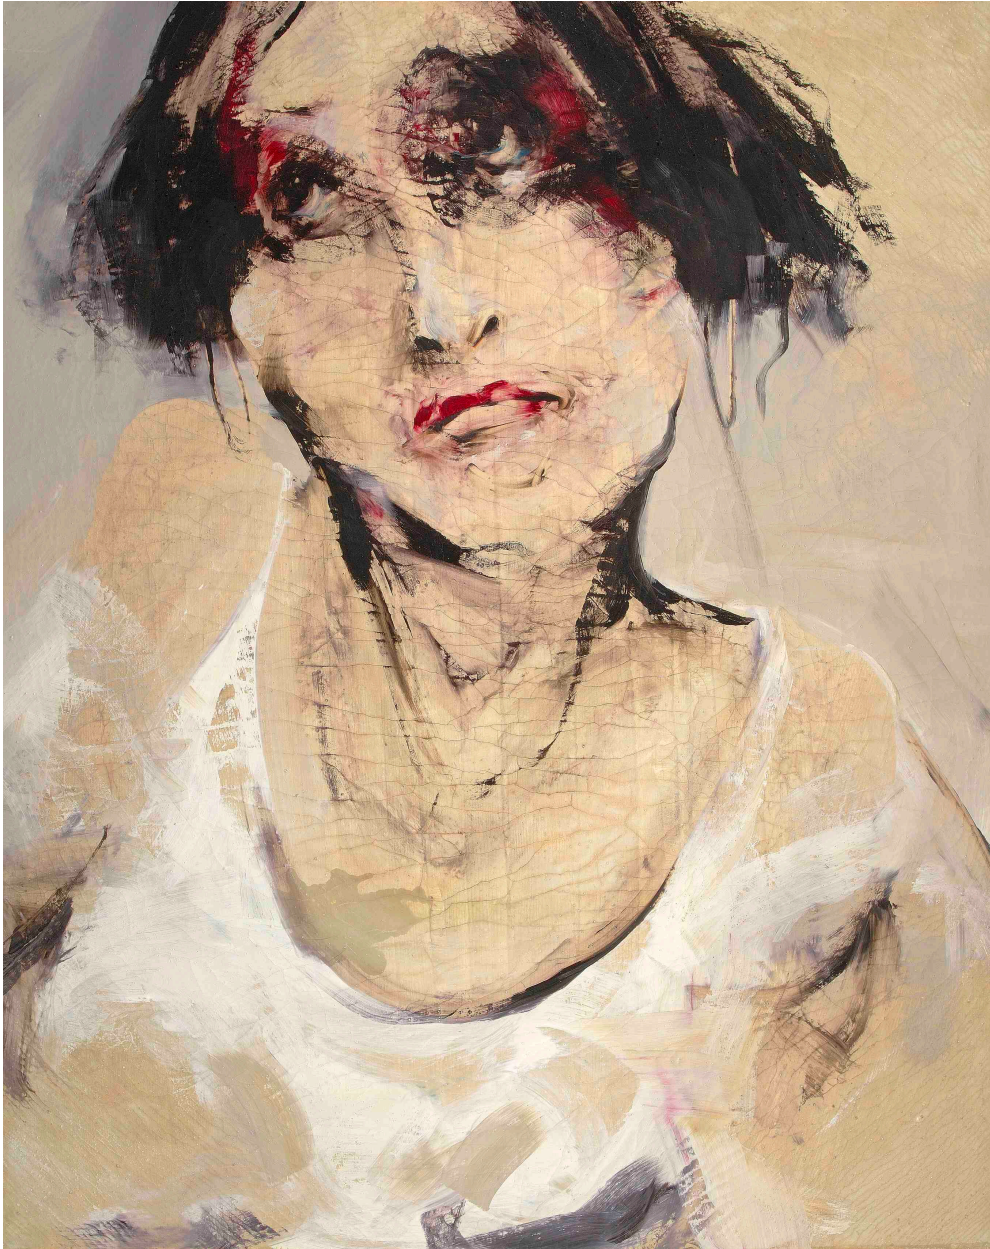

FINE ARTS

CHICAGO • LOS ANGELES

Lita Cabellut, *Evelin*, 2008
Mixed Media on Canvas, 78 3/4 x 63 in. (200 x 160 cm)
CAB-008